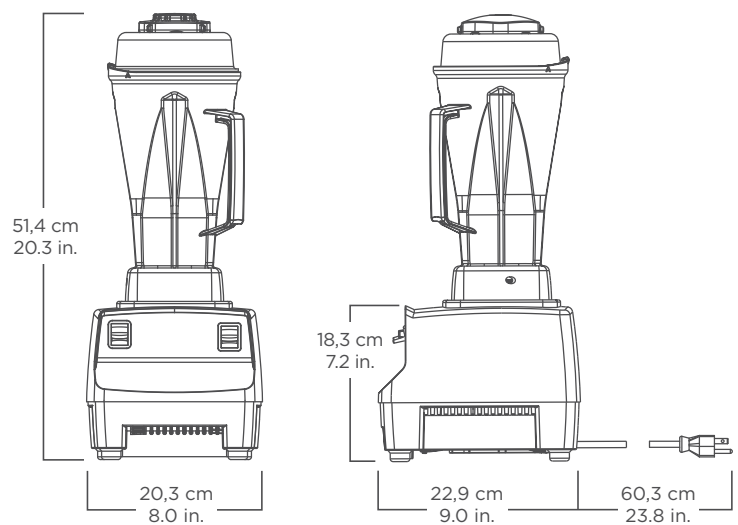

Drink Machine Two-Speed #748

Motor: Motor de ≈2 Cai Putere (HP) - 1,5 W
Electricitate: 120 V, 50/60 Hz, 11,5 A
Pachet Include Drink Machine Two-Speed cu vas transparent, antisoc de 2.0 L echipat cu ansamblu cutit si capac, cu baza de culoare gri.
Greutate neta: 5,9 Kg (6,3 Kg in cutie)
Dimensiuni: 51,4 x 20,3 x 22,9 Cm (H x Wx D)

Fabricat in U.S.A. cu 70% continut U.S.A.
DESTINAT DOAR UZULUI COMERCIAL

Garantie: Drink Machine 2 Speed are garantie limitata de 3 ani pentru piesele de la motor, si garantie limitata de un an pentru celelalte piese, si pentru intregul blender. Vita-Mix® Corporation - importator Jo Grup SRL
7th Bozieni St. | zip 061614 | Bucuresti, Sector 6, Romania

Also Available / Accesorii disponibile

Unit is available in international voltages, please contact Vitamix international customer service for information.

Blenderul este disponibil si cu voltajele internationale. Pentru mai multe informatii privind produsele Vitamix, vizitati-ne la www.vita-mix.ro sau sunati-ne la 021.777.46.51.

Additional containers / vase suplimentare

Complete with blade assembly and lid.
Echipate cu ansamblu cutit si cu capac
756: 64 Oz. container / Vas 2.0 L
15506: 48 Oz. container / Vas 1,4 L
15640: 32 Oz. container / Vas 0,9 L

Where applicable / Cuando fuera aplicable:

Contact Information / Contact

Vita-Mix® Corporation - importator Jo Grup SRL
7th Bozieni St. | zip 061614 |
Bucuresti, Sector 6, Romania

Pentru mai multe informatii privind produsele Vitamix, vizitati-ne la www.vita-mix.ro sau sunati-ne la 021.777.46.51.